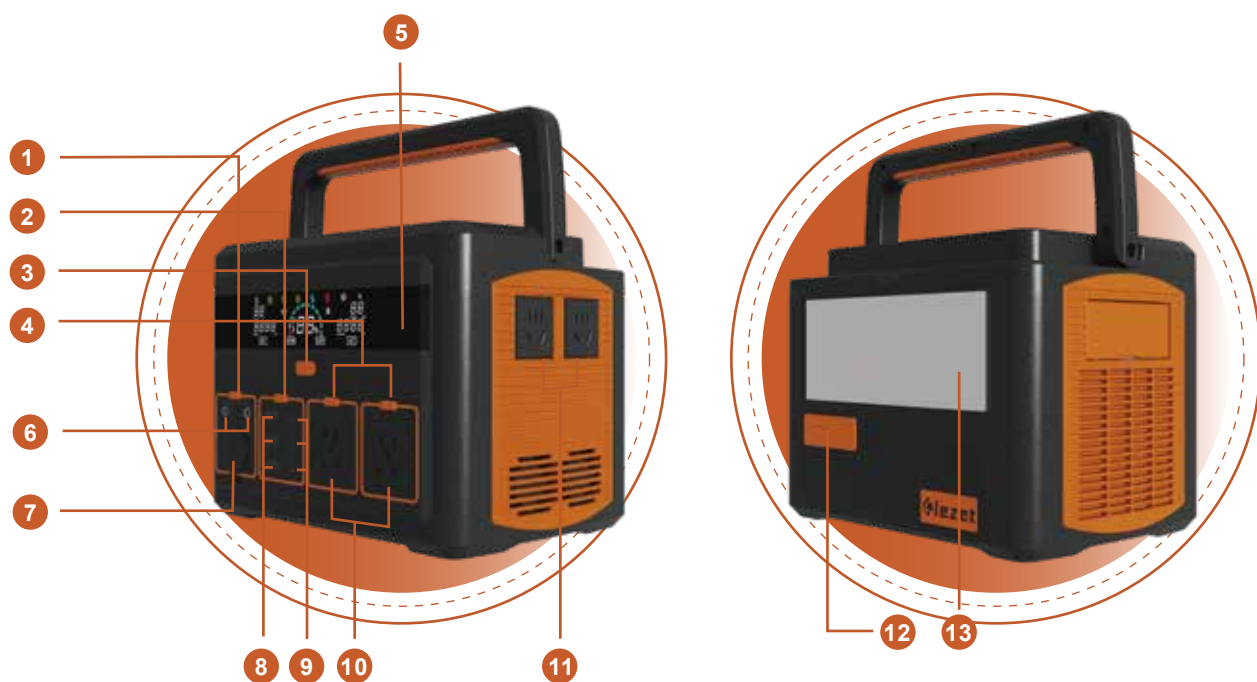

产品功能 >>>

Product Functions

接口多样化/Diverse Interfaces

多达 16 个对外接口, 多种放电通道, 支持多种类型电器设备使用

There are as many as 16 external connection and discharge channels, supporting the use of various types of electrical equipment.

1 DC输出开关键
DC Output Power Switch

6 DC5521输出口*2
DC5521input * 2

11 五孔交流输出口*2
Five-hole AC output ports * 2

2 USB输出开关键
USB output on

7 车充输出口
Car charger output port

12 LED开关
LED switch

3 户外电源总开关
Outdoor power supply main switch

8 USB-A输出*3
USB-A output * 3

13 LED灯
LED light

4 AC总开关键*2
AC main power switches * 2

9 USB-C输出口*3
Type-C output * 2

5 LCD显示屏
LCD display screen

10 五孔交流输出口*2
Five-hole AC output ports * 2

创新技术 >>>

Innovative Technology

① 外观设计/Industrial Design

整机采用线型设计流畅美观,集成密度高,采用折叠防滑把手符合人体工学,单手可拎,久拎不累。

The unit features a streamlined and aesthetically pleasing design with high integration density. Equipped with a foldable anti-grip handle that conforms to ergonomics, it can be carried single-handedly with minimal fatigue over extended periods.