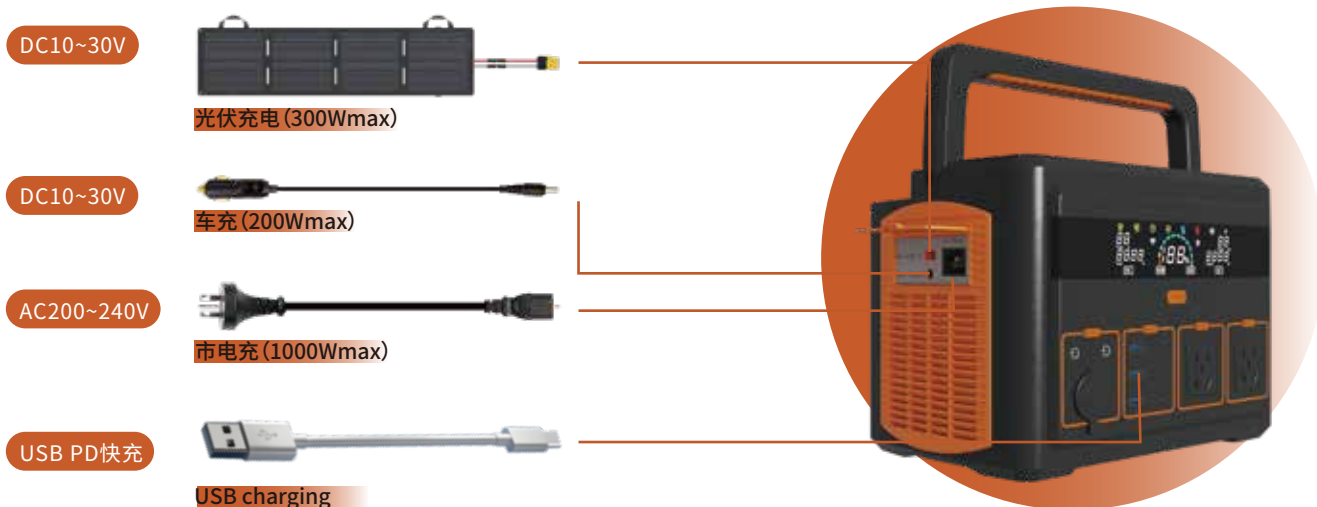

应用场景 >>>

Application Scenarios

抢险救灾

Emergency rescue and disaster relief

越野自驾

Off-road self-driving

露营休闲

Camping and leisure

应急备电

Emergency backup

地摊经济

Street Stall

长途运输

Long-distance transportation

多种充电方式/Multiple Charging Methods

4 种充电方式: **1** 小时市电快充 **300W** 光伏快充 **200W** 车充 **100W** Type-C双向快充

There are four charging methods, including one-hour flash charging from the mains power supply, 300W photovoltaic fast charging, 200W car charging and 100W Type-C two-way fast charging.